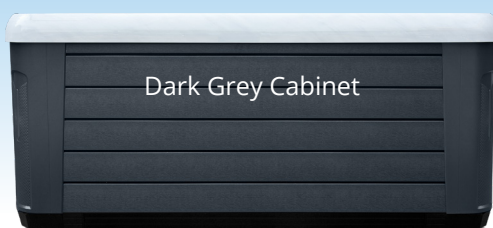

ACRYLIC AND CABINET COLOURS

In addition to our acrylic's excellent gloss and colour retention, surfaces are naturally impervious to microorganisms. Oasis Spas are shielded against microbes, easy to clean and durable.

Dark Grey Cabinet