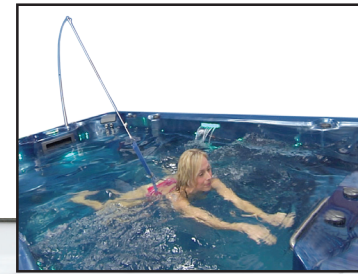

# FUN FOR ALL SWIM SPA

MODEL - AS40D

Swim Jets	1
Seats	3
Hydro Massage Jets	18
High performance Pump	2.5HP 2 speed
Multi-colour underwater light	Yes
Digital control system	Yes
Stainless steel heater	3Kw
Self Cleaning Bearingless Jets	Yes
Thickest shell on the market	Yes
American "lucite" acrylic surface	Yes
Super strong galvanised steel frame	Yes
Premium RD components	Yes
Dual cartridge filter system	Yes
Sealed ABS base	Yes
High density lockable hard cover	Yes
No maintenance cabinet	Yes
Comfortable headrests	2

**Optional Swim Pole**  
for continuous swimming

**Fun Spas**

4m x 2.25m x 1.28m high

5,500L / 870kg / 6370kg Full

15 Amp plug and play

**INTERNAL SPA COLOUR**

Sterling Marble

**CABINET & COVER COLOUR**