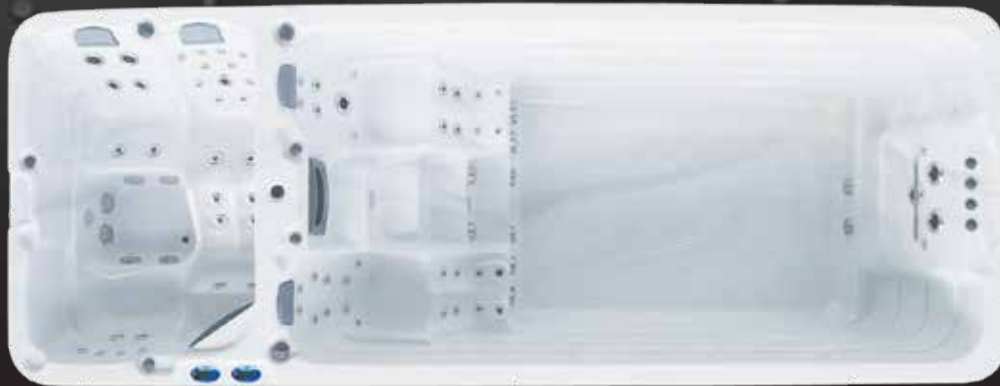

5.9 Duo Series Extra Depth

PLATINUM SWIM SPA

www.oasis spas.com.au

The 5.9 Duo Extra Depth Swim Spa offers greater depth in the swim area for a better bathing and swimming experience. With hydrotherapy benefits and separate swim and spa areas to allow dual temperature zones, the 5.9 Duo Extra Depth Swim Spa is the ultimate entertainment, relaxation and exercise centre.

WORLD LEADERS IN SWIM SPA TECHNOLOGY

Pro model shown	5 Pump PRO	6 Pump ELITE
Swim Jets (P=Power Flow R=River Flow)	3 x P	2 x P + 2 x R
High Performance Pumps	3 x 3 HP	2 x 4 HP + 2 x 3 HP
Seats	3 (Swim) + 3 (Spa)	3 (Swim) + 3 (Spa)
Hydrotherapy Jets	33 (Swim) + 31 (Spa)	33 (Swim) + 31 (Spa)
Power Saver Filter Pump	2 (One Each End)	2 (One Each End)
Galvanised Steel Frame	Yes	Yes
Recliner Lounge	3	3
Spa Net Control System	SV3	SV3
Extra Large Variable Output Heater	6 Kw Each End	6 Kw Each End
Huge Four Cartridge Filter System	Yes	Yes
High Density Lockable Cover	Yes	Yes
INCLUDES PLATINUM PACK		
Swim Pole Swim System	✓	✓
Hand Rail & Exercise Band	✓	✓
Water Level LED Lighting	✓	✓
Backlit Controls & Headrests	✓	✓
Backlit Cascade Waterfall	✓	✓
Easy Care Ozone System	✓	✓
Stainless Steel Jet Trims	✓	✓
Heat Pump Connections	✓	✓
Liquid Aromatherapy System	✓	✓
VALUE OF PLATINUM PACK	\$5,355	\$5,355

PRICE	\$	\$
-------	----	----

Dimensions	5.9m x 2.25m x 1.52m
Litres / Dry Weight / Total Weight	8500L / 1500Kg / 10000Kg
Minimum Power	25+32 Amps (Pro) 25+45 Amps (Elite)

BEST SWIM AND SPA EXPERIENCE

World Leaders in Swim Spa Technology

- Super strong galvanised steel frame
- Designed to support the base, sides and spa seats

WRAP-AROUND BASE

- Wrap around ABS base seals the spa to keep out cold air, weather and pests

PREMIUM COMPONENTS

- Massive 3 Kw or 6 Kw variable output teflon coated heater
- American "Lucite" acrylic
- Quality fittings throughout