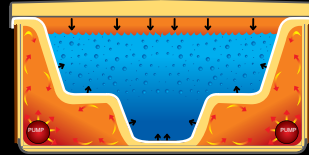

WORLD LEADERS IN SWIM SPA TECHNOLOGY

Pro model shown	5 Pump PRO	6 Pump ELITE
Swim Jets (P=Power Flow R=River Flow)	3 x P	2 x P + 2 x R
High Performance Pumps	3 x 3 HP	2 x 4 HP + 2 x 3 HP
Seats	3 (Swim) + 3 (Spa)	3 (Swim) + 3 (Spa)
Hydrotherapy Jets	33 (Swim) + 31 (Spa)	33 (Swim) + 31 (Spa)
Power Saver Filter Pump	2 (One Each End)	2 (One Each End)
Galvanised Steel Frame	Yes	Yes
Recliner Lounge	3	3
Spa Net Control System	SV3	SV3
Extra Large Variable Output Heater	6 Kw Each End	6 Kw Each End
Huge Four Cartridge Filter System	Yes	Yes
High Density Lockable Cover	Yes	Yes
INCLUDES PLATINUM PACK		
Swim Pole Swim System	✓	✓
Hand Rail & Exercise Band	✓	✓
Water Level LED Lighting	✓	✓
Backlit Controls & Headrests	✓	✓
Backlit Cascade Waterfall	✓	✓
Easy Care Ozone System	✓	✓
Stainless Steel Jet Trims	✓	✓
Heat Pump Connections	✓	✓
Liquid Aromatherapy System	✓	✓
VALUE OF PLATINUM PACK	\$5,355	\$5,355

HIGH FLOW & TARGETTED RESISTANCE

- Correct jet positioning is crucial - low or wide jets waste water flow
- Jets must hit the shoulders and body for maximum resistance
- Full flow swim jets are necessary to create enough flow to swim against
- Jets with restrictors in them (not full 50mm opening) will not work properly
- 1 pump per swim jet is necessary to make swim jets work
- Running 2 jets from one pump is useless as each jet requires minimum 600 litres a minute to work

SWIM POLE SWIM SYSTEM

- Great for kids and aerobic training
- Fantastic alternative swimming system

EXERCISE HANDRAIL

- For leg exercises and learning to swim

POWER SAVER TECHNOLOGY

Save more than \$3,000 over the life of your spa

POWER SAVER INSULATION SYSTEM

- Multiple layers of insulation on the sides and base of the spa stops heat loss from the cabinet
- 1 inch thick foam on the shell (3 x most spas)
- High density cover stops heat loss from above
- "No gap" cabinet keeps heat in and cold air out