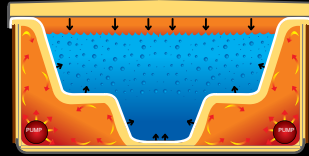

WORLD LEADERS IN SWIM SPA TECHNOLOGY

Pro model shown

	3 Pump PRO	4 Pump ELITE
Swim Jets (P=Power Flow R=River Flow)	3 x P	2 x P + 2 x R
High Performance Pumps	3 x 3 HP	2 x 4 HP + 2 x 3 HP
Seats	5	5
Total Massage Jets	52	52
Hydrotherapy Jets	42	42
Air Massage Jets	10	10
Stand Up Massage Wall	Yes	Yes
Power Saver Filter Pump	1	1
Pump for Air Massage Jets	1	1
Recliner Lounge	1	1
Spa Net Control System	SV3	SV3
Extra Large Variable Output Heater	6 Kw	6 Kw
Huge Four Cartridge Filter System	Yes	Yes
High Density Lockable Cover	Yes	Yes
INCLUDES PLATINUM PACK		
Swim Pole Swim System	✓	✓
Hand Rail & Exercise Band	✓	✓
Water Level LED Lighting	✓	✓
Backlit Controls & Headrests	✓	✓
3 x Backlit Roman Waterfalls	✓	✓
Easy Care Ozone System	✓	✓
Stainless Steel Jet Trims	✓	✓
Heat Pump Connections	✓	✓
Liquid Aromatherapy System	✓	✓
VALUE OF PLATINUM PACK	\$3,490	\$3,490

HIGH FLOW & TARGETTED RESISTANCE

- Correct jet positioning is crucial - low or wide jets waste flow
- Full flow 50mm swim jets with NO restrictors
- 1 pump per jet - powering 2 jets from 1 pump doesn't work

SWIM POLE SWIM SYSTEM

- Great for kids and aerobic training
- Fantastic alternative swimming system

EXERCISE HANDRAIL

- For leg exercises and learning to swim

STAND UP MASSAGE WALL

- Stand Up Massage Wall for a Full Body Massage

POWER SAVER TECHNOLOGY

Save more than \$3,000 over the life of your spa

POWER SAVER INSULATION SYSTEM

- Multiple layers of insulation on the sides and base of the spa stops heat loss from the cabinet
- 1 inch thick foam on the shell (3 x most spas)
- High density cover stops heat loss from above
- "No gap" cabinet keeps heat in and cold air out